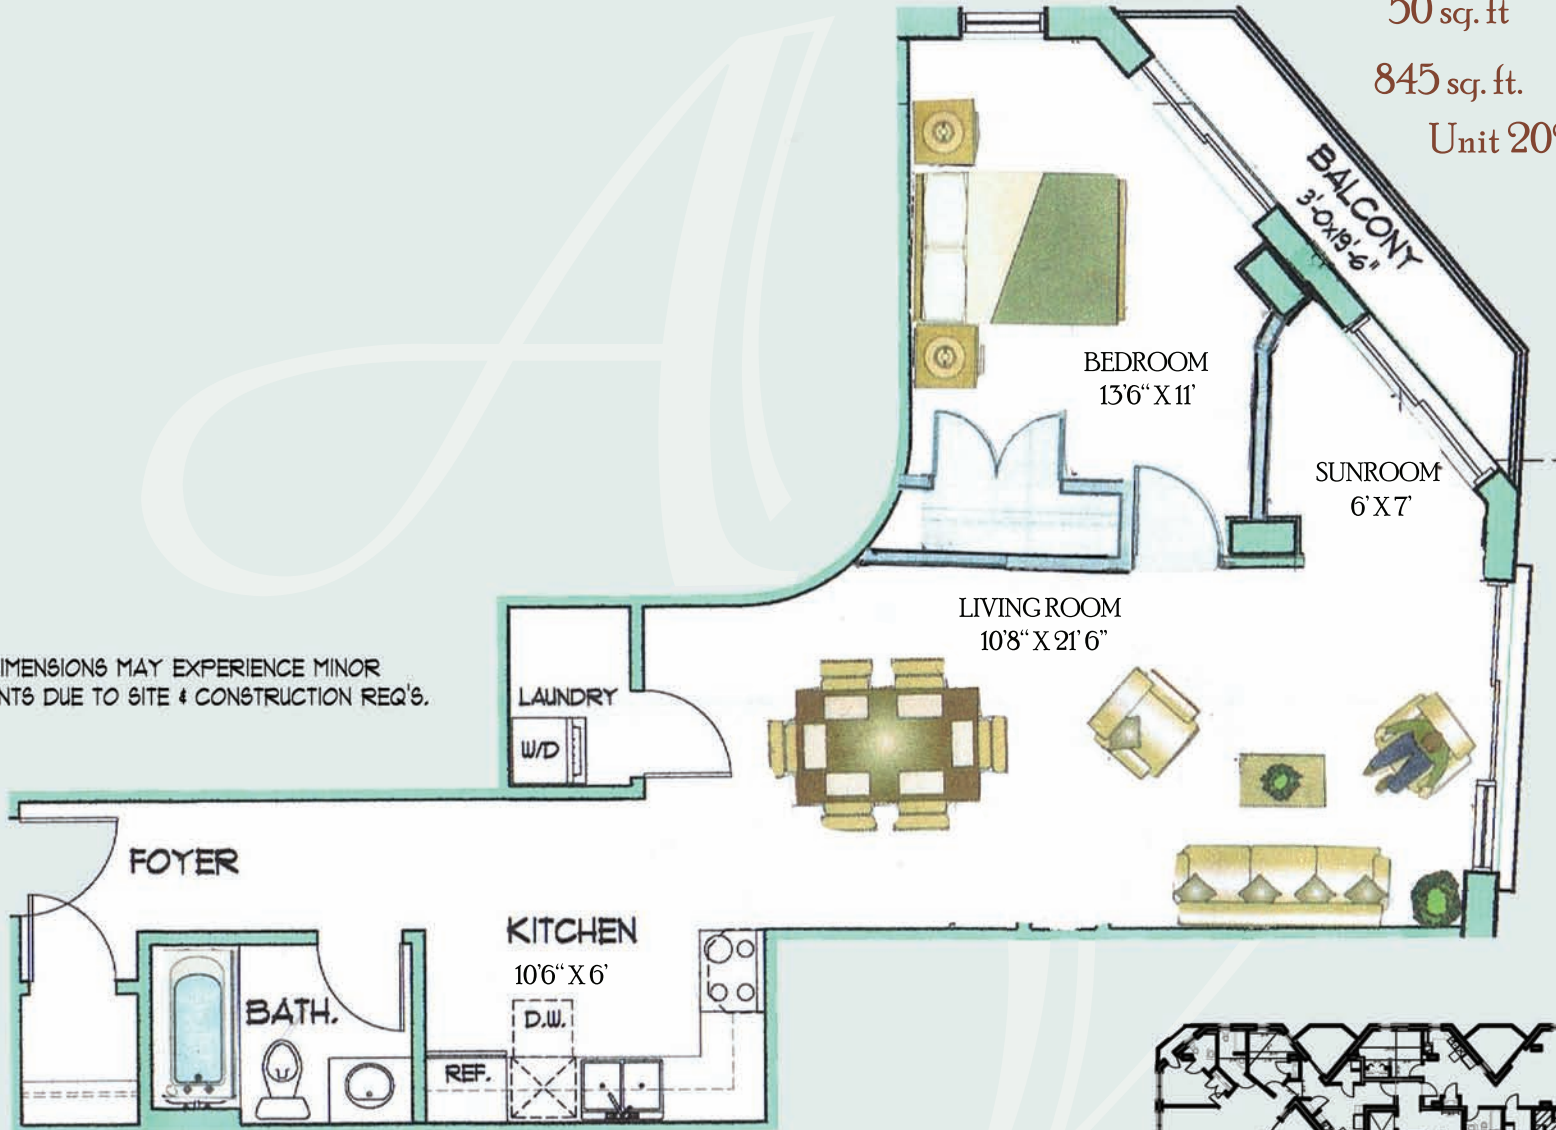

# Suite B

795 sq. ft. Living Area

50 sq. ft. Balcony

845 sq. ft. Total

Unit 202, 302, 402

NOTE: AREA & DIMENSIONS MAY EXPERIENCE MINOR ADJUSTMENTS DUE TO SITE & CONSTRUCTION REQ'S.

*Armoury  
Villa*

*Your Place... Your Life*